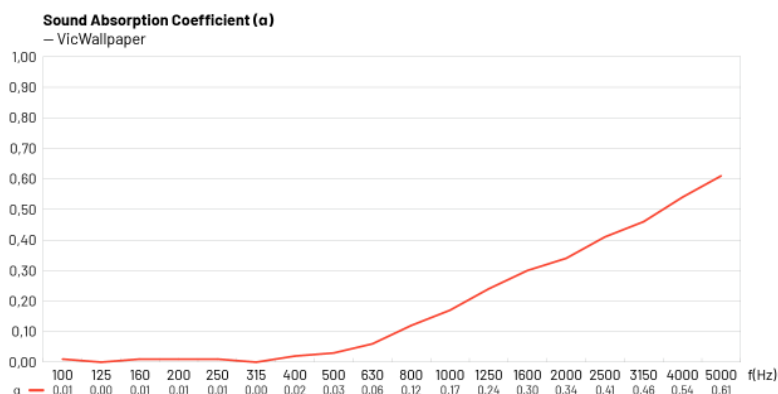

Performance

Available Finishes*

Pattern Designs

- Deck
- Triangles
- Square 30
- Square 8
- Symmetric

Collection

- Concrete