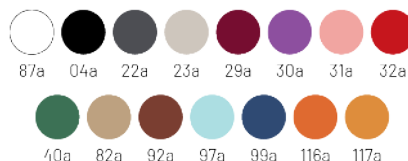

## Available Finishes\*

### Pattern Designs

- Deck
- Triangles
- Square 30
- Square 8
- Symmetric

### Solid Color

\* Different batches may show a color variation