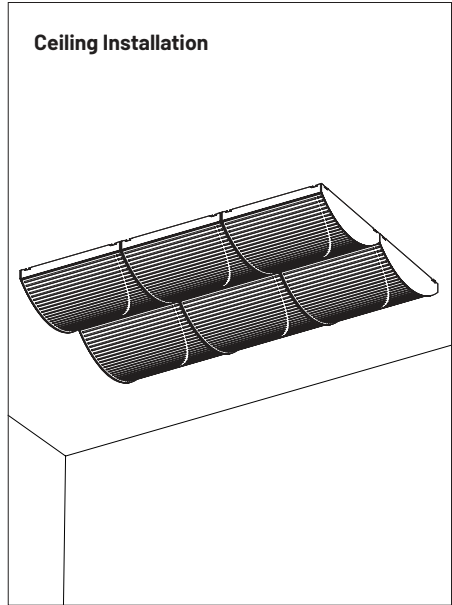

VicFix J Profile 80mm | 3.14" x4

Not Included

Level

Drill

Wall Plugs and Screws x8

Ceilling Gauge x2

VicFix J Profile 2m | 78.7" x20

VicFix Corner 4 +4

This product can be installed on the ceiling and wall with the VicFix J Profile 2m (sold separately). For corner installation, use the VicFix Corner (sold separately).

Wall Installation

Ceiling Installation

Corner Installation

Please note: For ceiling installation do not use the VicFix J Profile sections supplied with the product. Use the VicFix J Profile 2m, sold separately. It is recommend to leave some centimeters beyond the last panel to avoid it to loose contact with the VicFix J profile. In countries where earthquakes are likely to happen, it should be applied a blocking element such as a L profile to avoid the last panel to slide off the VicFix J profile. Vicoustic will not take responsibility for any mistakes/ limitations occurring during installations or any damages resulting from falling panels.