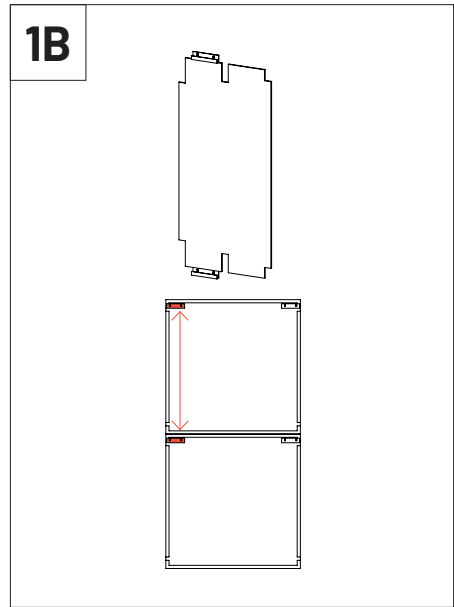

Ways of using the gauge