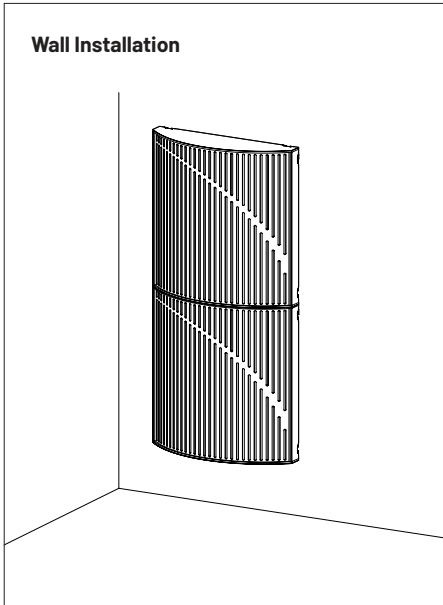

VicFix J Profile 80mm | 3.14" x4

Not Included

Level

Drill

Wall Plugs and Screws x8

Ceilling Gauge x2

VicFix J Profile 2m | 78.7" x20

VicFix Corner 4 +4

This product can be installed on the ceiling and wall with the VicFix J Profile 2m (sold separately). For corner installation, use the VicFix Corner (sold separately).

Wall Installation

Ceiling Installation