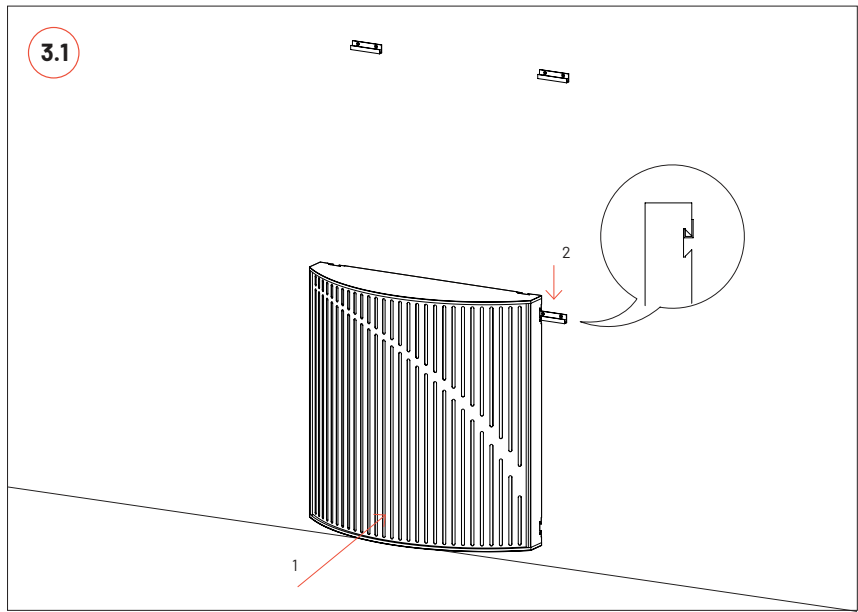

This product can be installed on the ceiling and wall with the VicFix J Profile 2m (sold separately). For corner installation, use the VicFix Corner (sold separately).

Wall Installation

Ceiling Installation

Corner Installation

Please note: For ceiling installation do not use the VicFix J Profile sections supplied with the product. Use the VicFix J Profile 2m, sold separately. It is recommend to leave some centimeters beyond the last panel to avoid it to loose contact with the VicFix J profile. In countries where earthquakes are likely to happen, it should be applied a blocking element such as a L profile to avoid the last panel to slide off the VicFix J profile. Vicoustic will not take responsibility for any mistakes/ limitations occurring during installations or any damages resulting from falling panels.

Ways of using the gauge

2

Step by step wall installation.

3

3.1

3.2

Main Office, R&D & Logistics

Avenida do Pólo 3, N.º 159, Carvalhosa
4590-137 Paços de Ferreira, Portugal
T (+351) 255 136 746