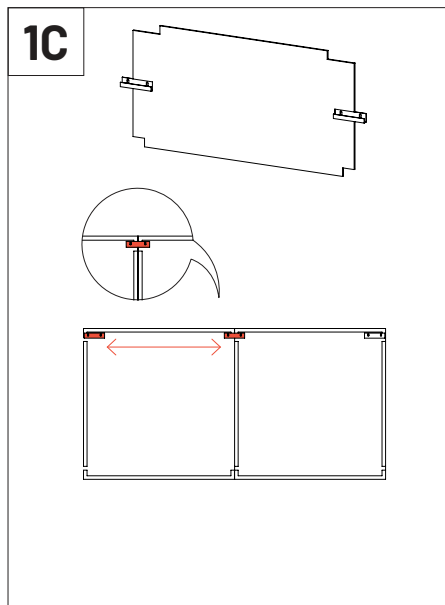

Ways of using the gauge