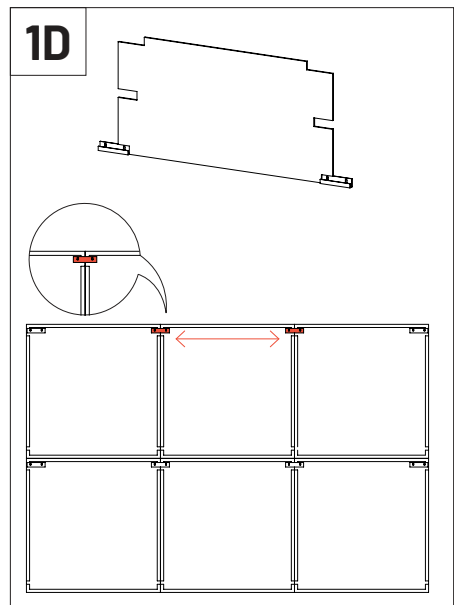

Ways of using the gauge