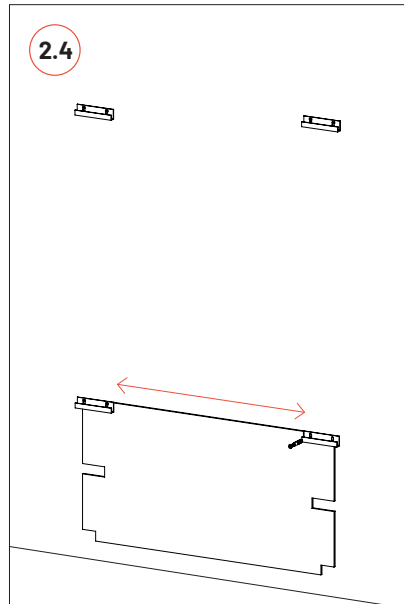

2

Step by step wall installation.