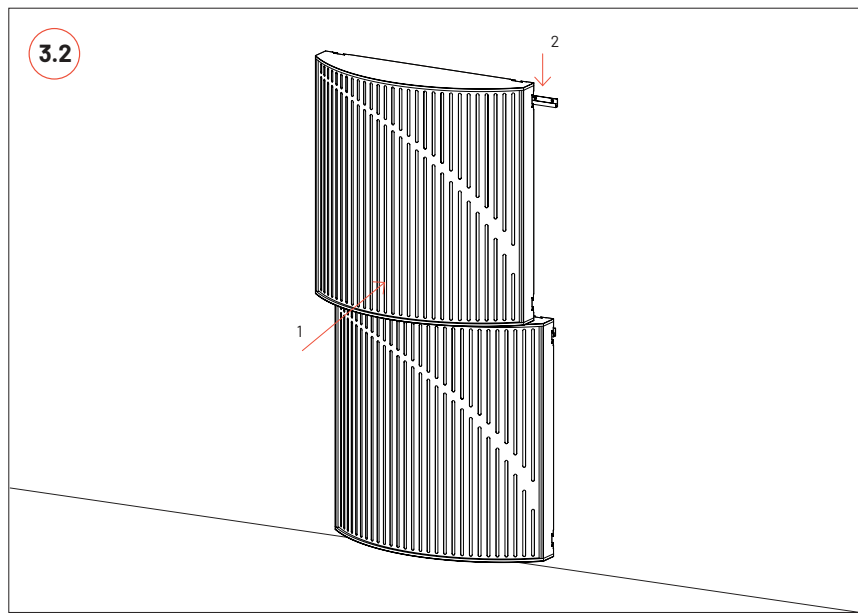

This product can be installed on the ceiling and wall with the VicFix J Profile 2m (sold separately). For corner installation, use the VicFix Corner (sold separately).

Wall Installation

Ceiling Installation

Corner Installation

Please note: For ceiling installation do not use the VicFix J Profile sections supplied with the product. Use the VicFix J Profile 2m, sold separately. It is recommend to leave some centimeters beyond the last panel to avoid it to loose contact with the VicFix J profile. In countries where earthquakes are likely to happen, it should be applied a blocking element such as a L profile to avoid the last panel to slide off the VicFix J profile. Vicoustic will not take responsibility for any mistakes/ limitations occurring during installations or any damages resulting from falling panels.

Ways of using the gauge

2

Step by step wall installation.

3

3.1

3.2

Main Office, R&D & Logistics

Avenida do Pólo 3, N.º 159, Carvalhosa
4590-137 Paços de Ferreira, Portugal
T (+351) 255 136 746