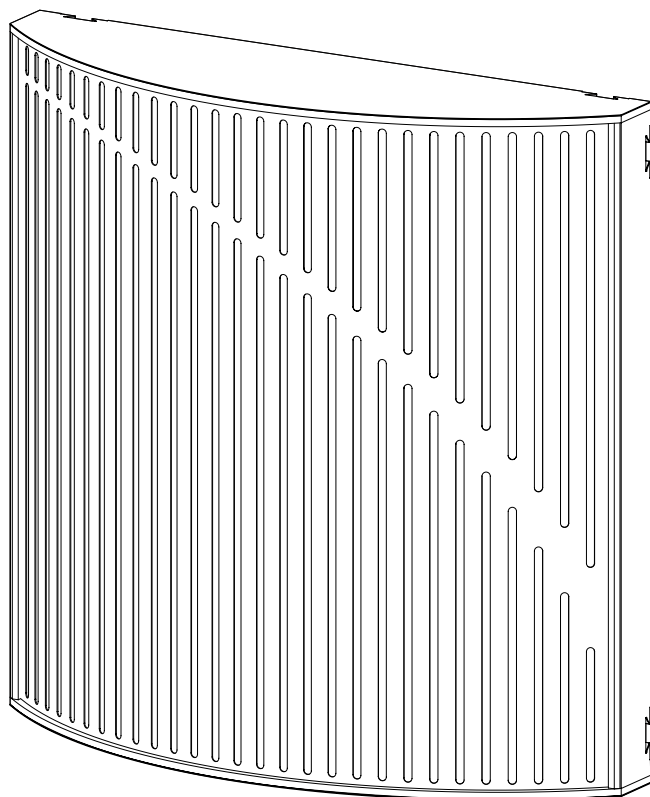

Cinema Round Ultra

Installation Manual

EN

✓ MATERIAL NEEDED

Included

Cinema Round Ultra x2

Gauge x1

Silicone Drop x4

VicFix J Profile 80mm | 3.14" x4

Not Included

Level

Drill

Wall Plugs and Screws x8

Ceilling Gauge x2

VicFix J Profile 2m | 78.7" x20

VicFix Corner 4 +4

This product can be installed on the ceiling and wall with the VicFix J Profile 2m (sold separately). For corner installation, use the VicFix Corner (sold separately).

Wall Installation

Ceiling Installation