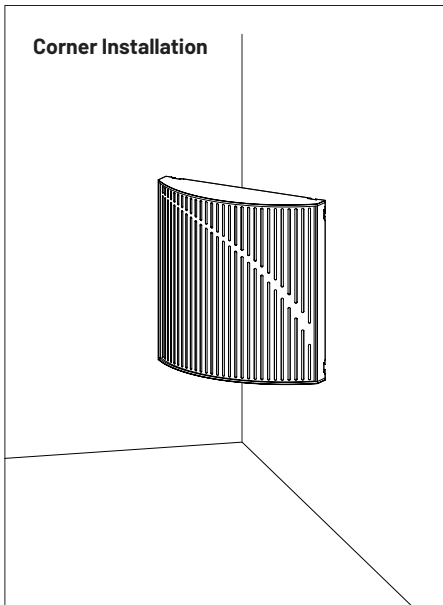

This product can be installed on the ceiling and wall with the VicFix J Profile 2m (sold separately). For corner installation, use the VicFix Corner (sold separately).

Wall Installation

Ceiling Installation

Corner Installation

Please note: For ceiling installation do not use the VicFix J Profile sections supplied with the product. Use the VicFix J Profile 2m, sold separately. It is recommend to leave some centimeters beyond the last panel to avoid it to loose contact with the VicFix J profile. In countries where earthquakes are likely to happen, it should be applied a blocking element such as a L profile to avoid the last panel to slide off the VicFix J profile. Vicoustic will not take responsibility for any mistakes/ limitations occurring during installations or any damages resulting from falling panels.