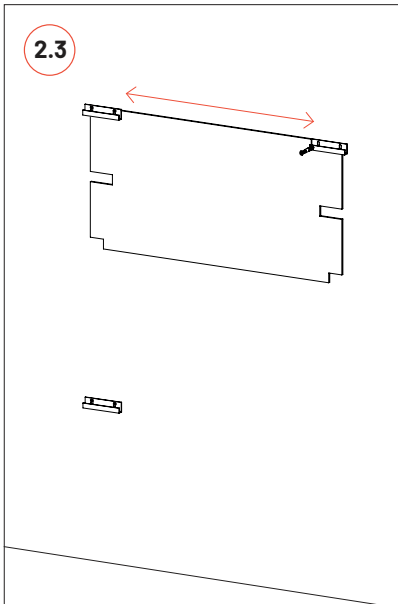

2

Step by step wall installation.