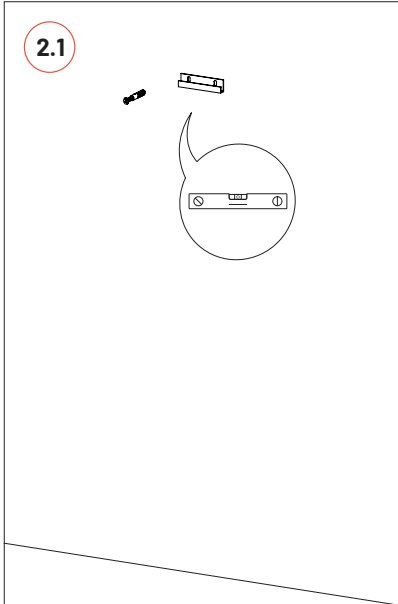

2

Step by step wall installation.