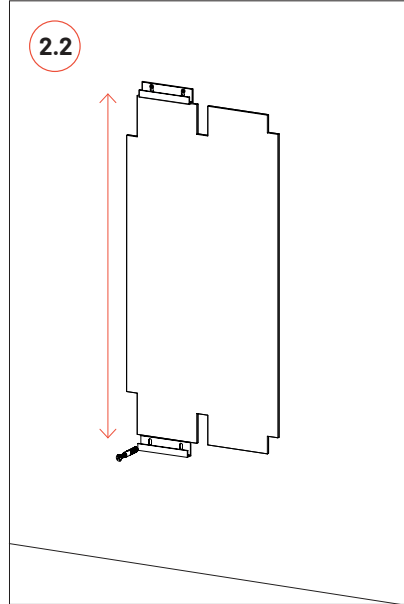

2

Step by step wall installation.