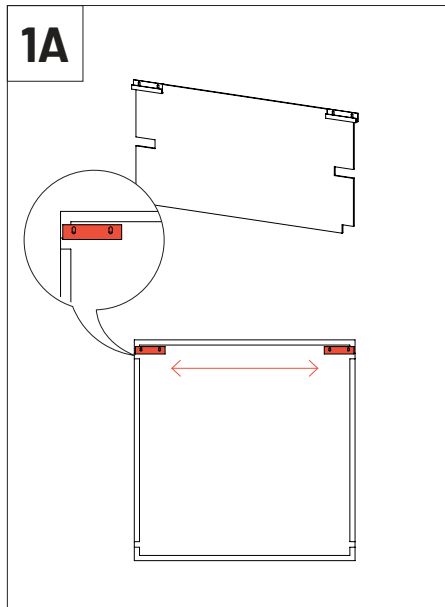

Ways of using the gauge